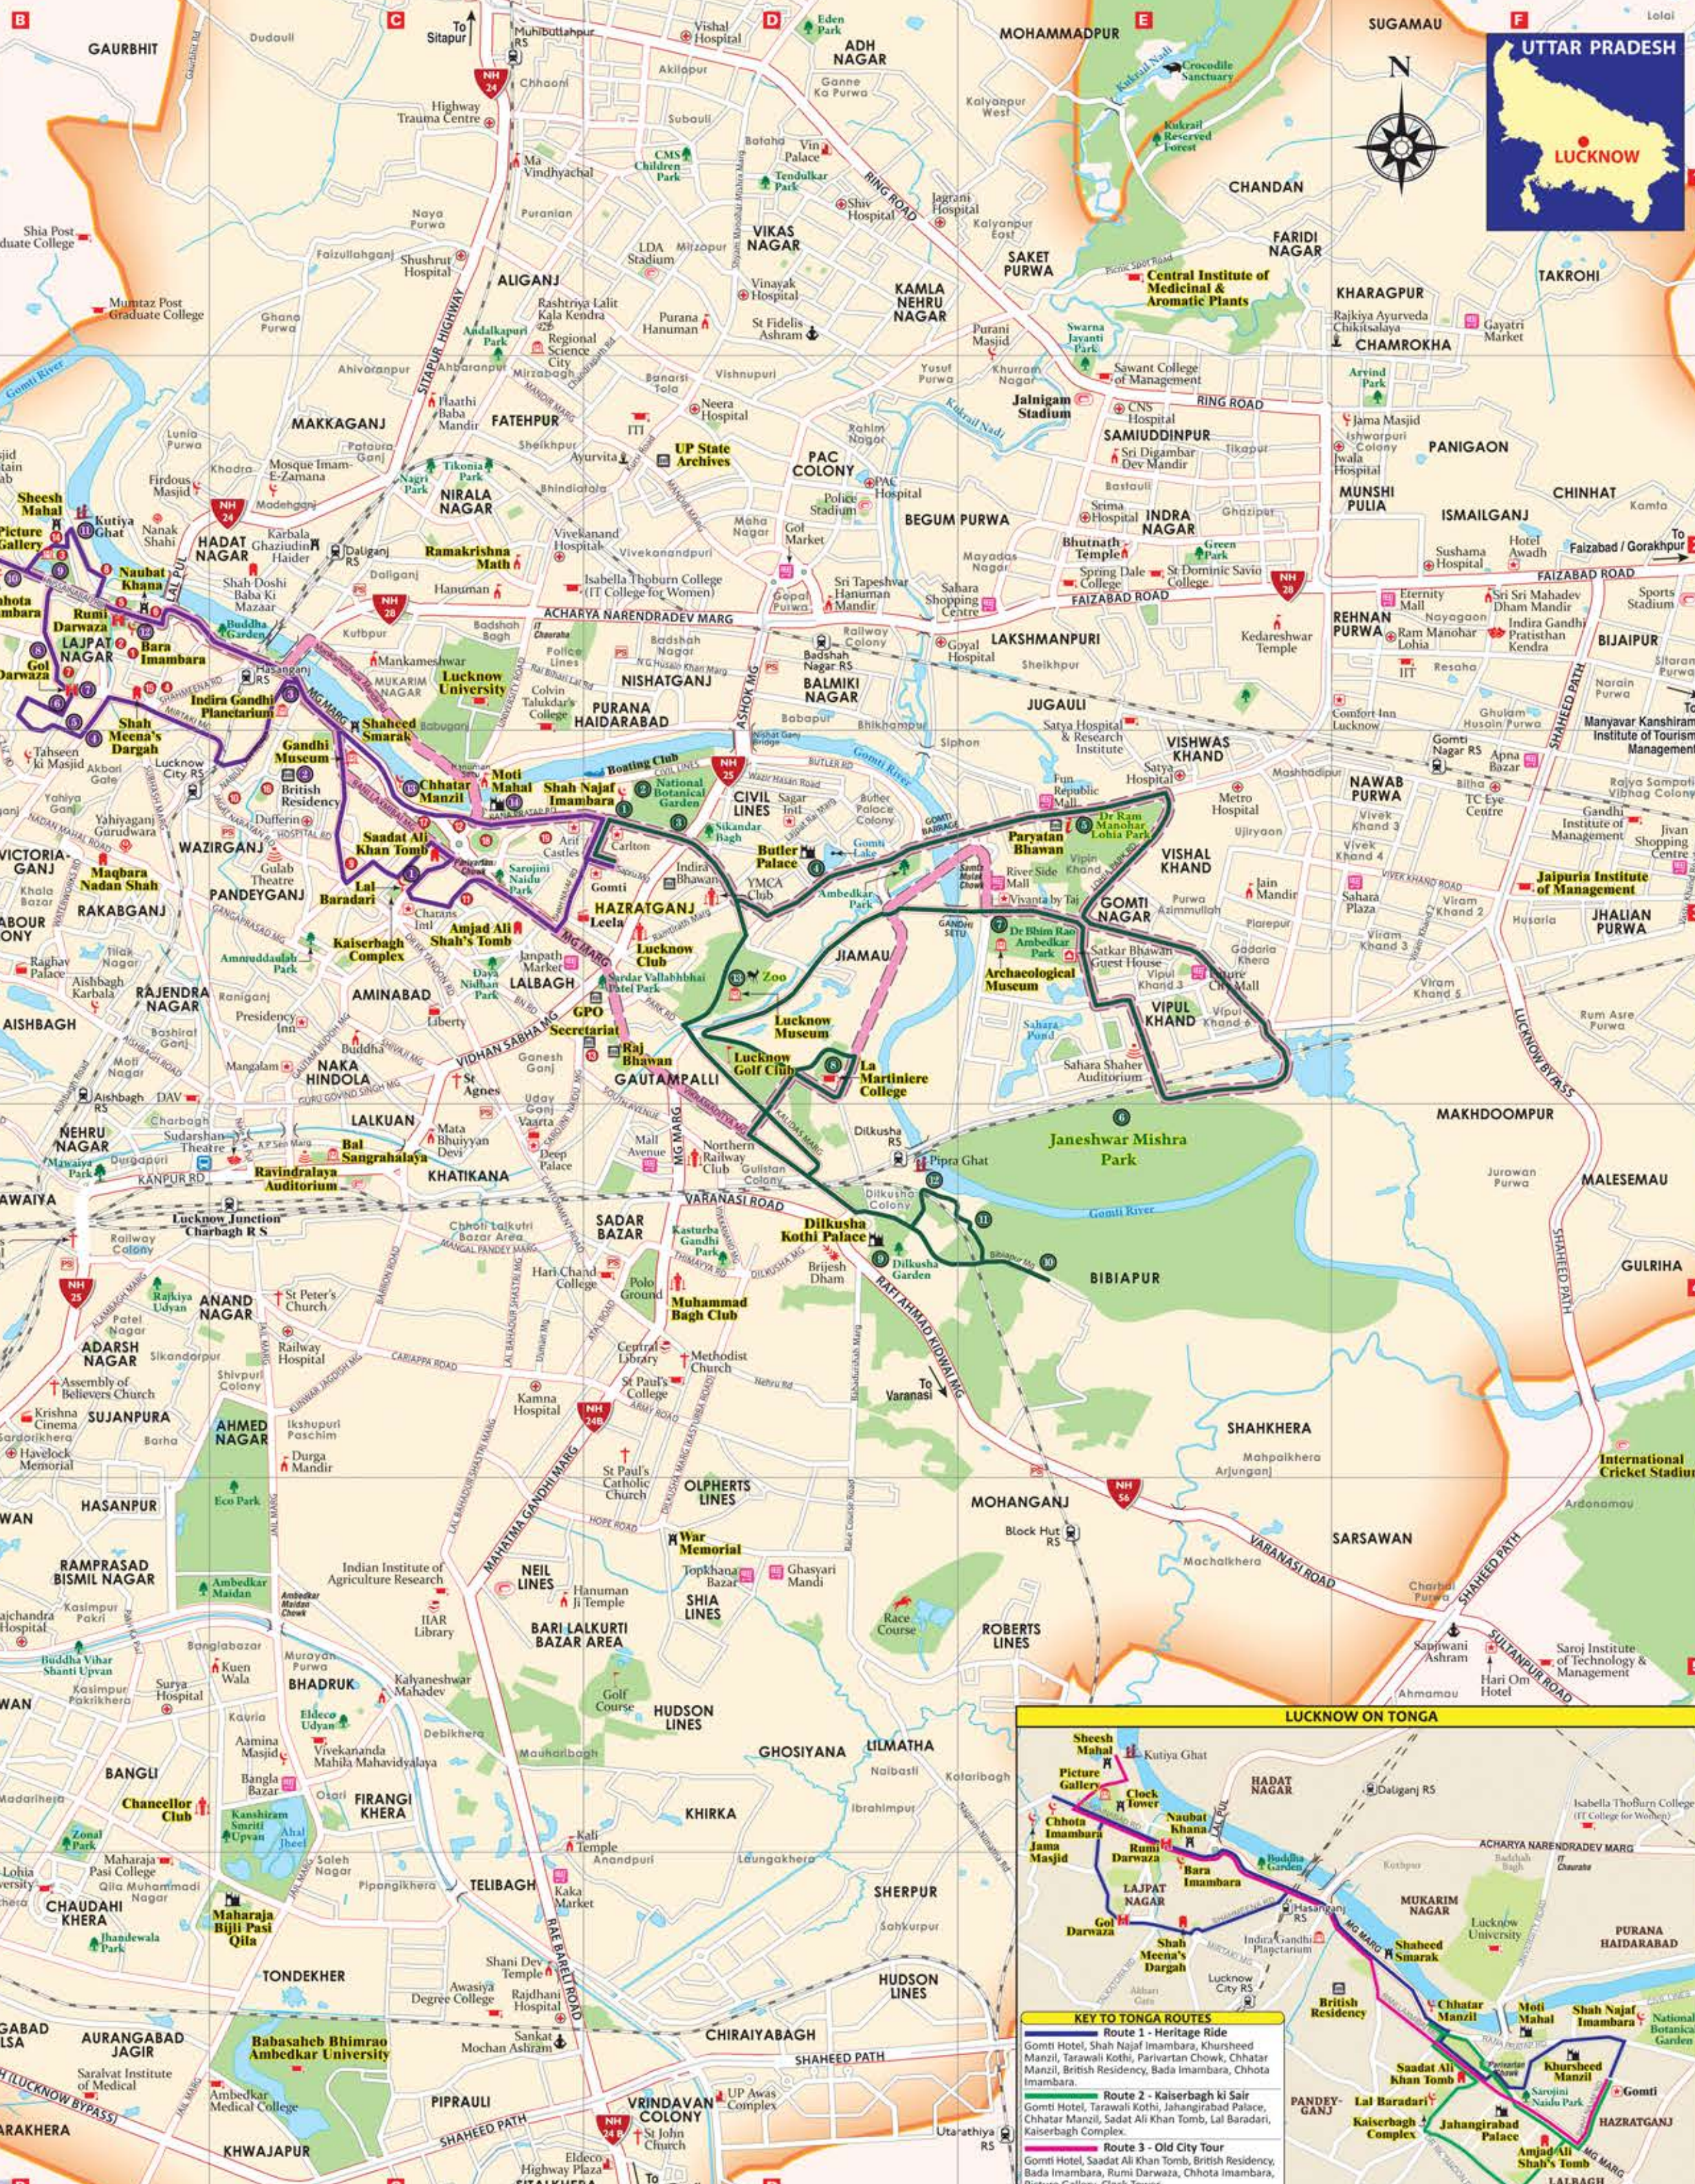

LUCKNOW ON CYCLE ROUTE REFERENCE NUMBERS

Cycle Route Start and End at Gomti Hotel, Lucknow

Route- 1	Route- 2
- Shah Nawaz Imambara - Qadam Rasool - National Botanical Garden - Butler Palace - Dr Ram Manohar Lohia Park - Janeshwar Mishra Park - Dr Ambedkar Memorial - La Martiniere College - Dilkusha Palace - Bibiya Pur Kothi - Vilayati Bagh - Pipra Ghat - Lucknow Zoo & Museum	- Kaiserbagh Complex/ Lal Baradari - British Residency - Surajkund Park - Firangi Mahal - Phool Wali Gali - King Unani Hospital - Gol Darwaza - Koneshwar Mandir - Clock Tower - Chhota Imambara - Kutiya Ghat - Bara Imambara - Chhatrar Manzil - Moti Mahal

Reference Numbers :-

1. Shool Bhulaya
2. Aash Masjid
3. Mohammad Ali Shah Park
4. King George Medical University
5. Gulab Vatika
6. The Wall Masjid
7. Company Bagh
8. Kuriya Ghat
9. St. Centinial College
10. Rifai-Aam Club
11. Clarks Avadh
12. Vidhan Sabha
13. Clock Tower
14. MG Memorial Hospital
15. Lucknow Christian College
16. Begum Hazrat Mahal Park
17. KD Singh Babu Stadium
18. Khurshed Manzil

KEY TO MAP

- National Highway/ Major Road
- Other Road
- Cycle Route 1
- Cycle Route 2
- Tonga Route
- AC Bus Route
- Bridge
- Railway Track
- Airport
- Art Gallery
- Ashram
- Building
- Bus Terminal
- Church
- Cinema
- Club
- Commercial Complex
- Gate(Dwar)
- Golf Course
- Guest House
- Gurdwara
- Hospital
- Hotel/ Accommodation
- Library
- Monument
- Mosque
- Museum
- National Highway No.
- Park/ Garden
- Police Station
- Race Course
- Shopping
- Stadium
- Temple
- Theater
- Tomb
- Tourism Office/ Information Centre
- University/College